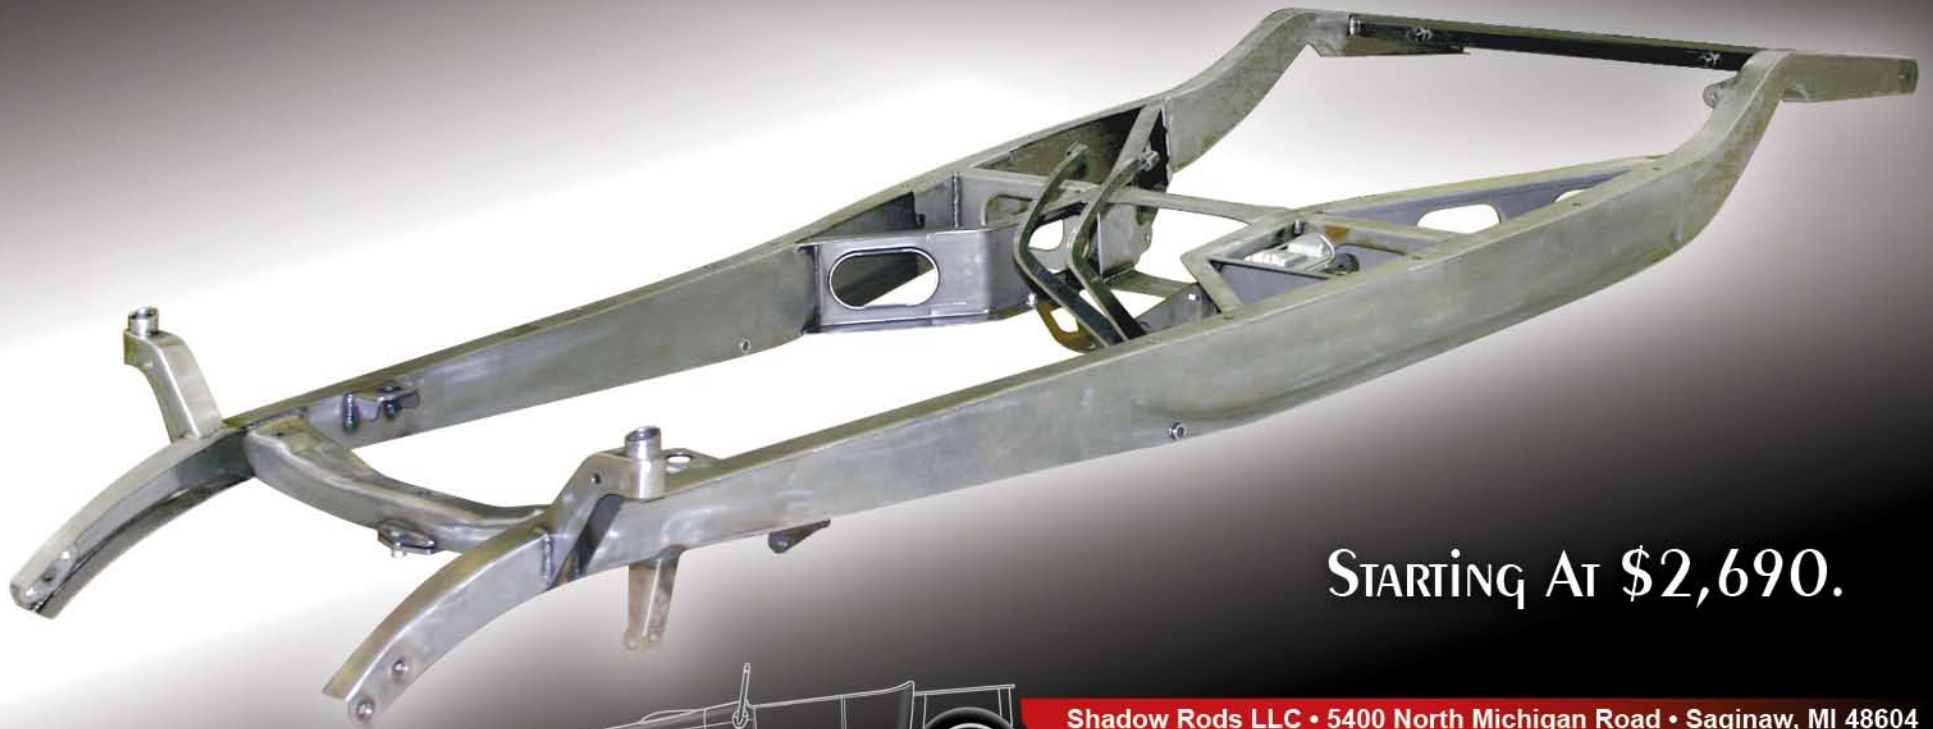

# 1932 TRADITIONAL STYLE X-MEMBER PERIMETER FRAME

**STARTING AT \$2,690.**

Shadow Rods LLC • 5400 North Michigan Road • Saginaw, MI 48604  
989.754.1927 • Fax 989.754.1928  
[www.shadowrods.com](http://www.shadowrods.com) • email: [info@shadowrods.com](mailto:info@shadowrods.com)

# Shadow Rods

## 1932 Traditional Style X-Member Perimeter Frame

Starting at \$2,690.00

### Perimeter Frame includes:

- 4 piece stamped frame rails
- Traditional style X-member
- Special X-member style boxing plates
- Transmission mount
- Brake & clutch pedal mount
- Brake & clutch master cylinder mount
- Rear ladder bar or wish bone mounting brackets
- Rear coil over shock mounting cross member
- Model "A" front crossmember
- Front spreader bars mounting plates
- Rear spreader bar mounting plates